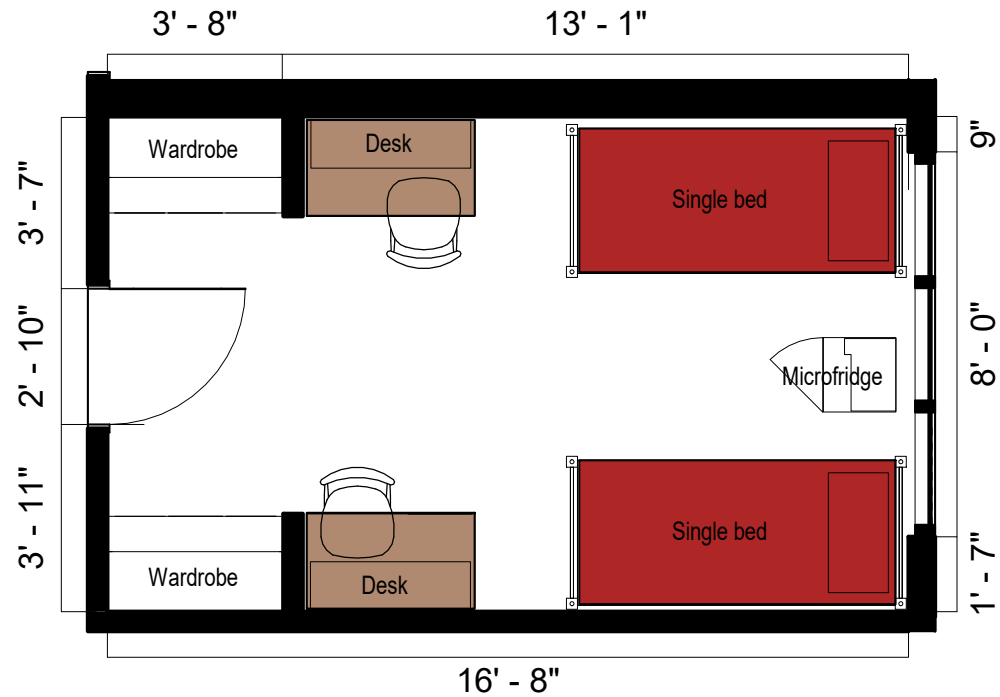

## Bed

Mattress  
Twin XL 80"L x 36"W x 8"H

Frame 82"L x 36"W

Space Under Bed 28" to 32"  
floor to base

## Desk

Dimensions 42"W x 24"L x 32"H

Writing Surface 40"W x 22"L

Drawer 14"W x 21"L x 4"H

Open Shelves (2) 14"W x 21"L x 8"H  
each

## Wardrobe

Top Shelf 34"W x 22"L x 8"H

Hanging Bar 33"H

Storage 18"W x 20"L x 8"H

## Torres House

2/rm in a 3-room suite  
shared bath&lounge  
& a/c (Rate I)

**THE OHIO STATE UNIVERSITY**  
OFFICE OF STUDENT LIFE