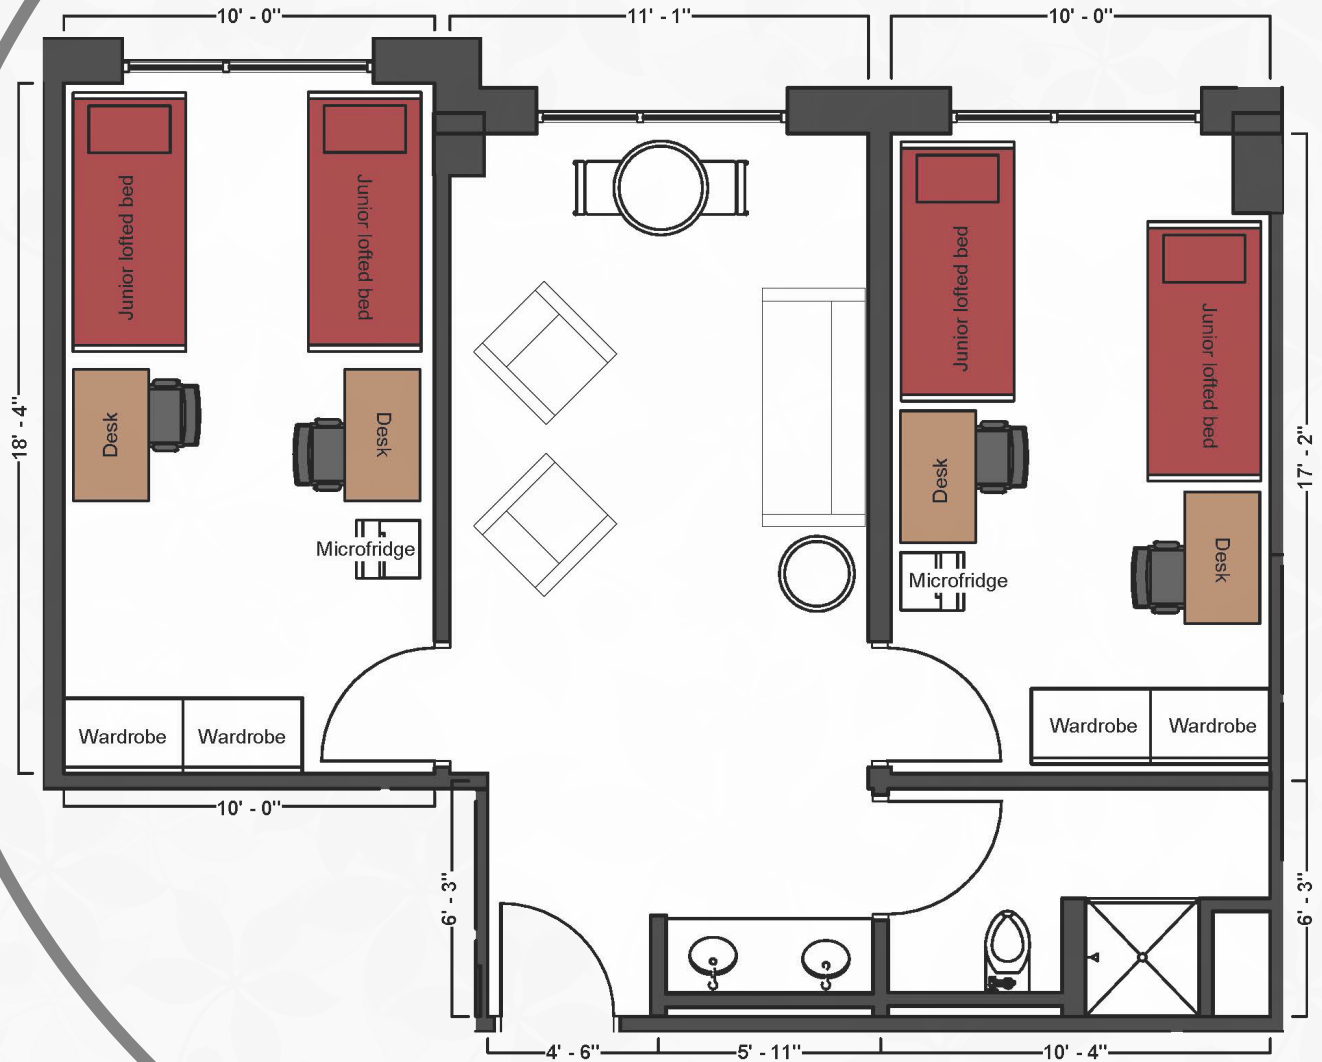

Bed

Mattress Twin XL	80" L x 36" W
Frame	85" L x 38" W
Space Under Bed	29" to 31" floor to base

Desk

Dimensions	48" W x 24" L x 32" H
Shelves	13" W x 21" L x 11" H
Drawer	11" W x 19" L x 5" H

Wardrobe

Hanging Area	38" W x 22" L x 40" H
Shelves	18" W x 20" L x 10" H

Torres House

2/room in two room
suite w/shared bath
& lounge & a/c (Rate I)

THE OHIO STATE UNIVERSITY

OFFICE OF STUDENT LIFE