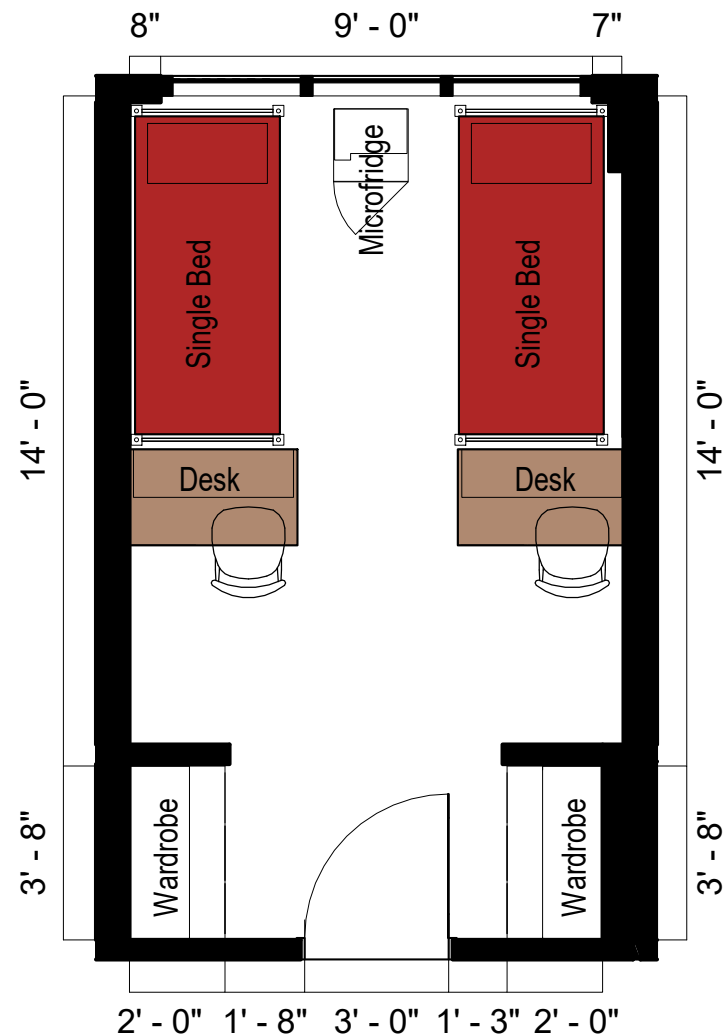

Bed

Mattress
Twin XL 80"L x 36"W x 8"H

Frame 82"L x 36"W

Space Under Bed 28" to 32"
floor to base

Desk

Dimensions 42"W x 24"L x 32"H

Writing Surface 40"W x 22"L

Drawer 14"W x 21"L x 4"H

Open Shelves (2) 14"W x 21"L x 8"H
each

Wardrobe

Top Shelf 34"W x 22"L x 8"H

Hanging Bar 33"H

Storage 18"W x 20"L x 8"H

Torres House

2/rm gender specific
wing & a/c (Rate I)

THE OHIO STATE UNIVERSITY
OFFICE OF STUDENT LIFE