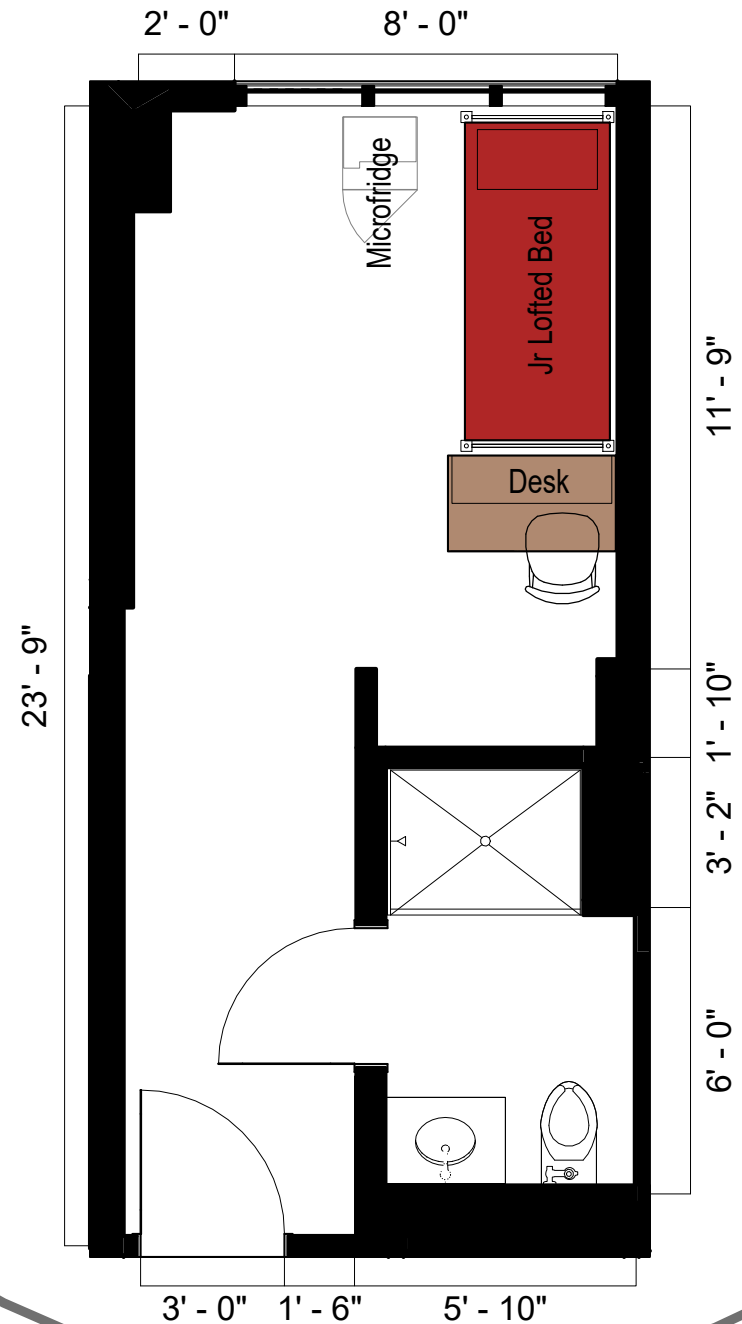

## Bed

Mattress  
Twin XL 80"L x 36"W x 8"H

Frame 82"L x 36"W

Space Under Bed 28" to 32"  
floor to base

## Desk

Dimensions 42"W x 24"L x 32"H

Writing Surface 40"W x 22"L

Drawer 14"W x 21"L x 4"H

Open Shelves (2) 14"W x 21"L x 8"H  
each

## Torres House

1/room with bath  
& a/c (Rate I)

**THE OHIO STATE UNIVERSITY**  
OFFICE OF STUDENT LIFE