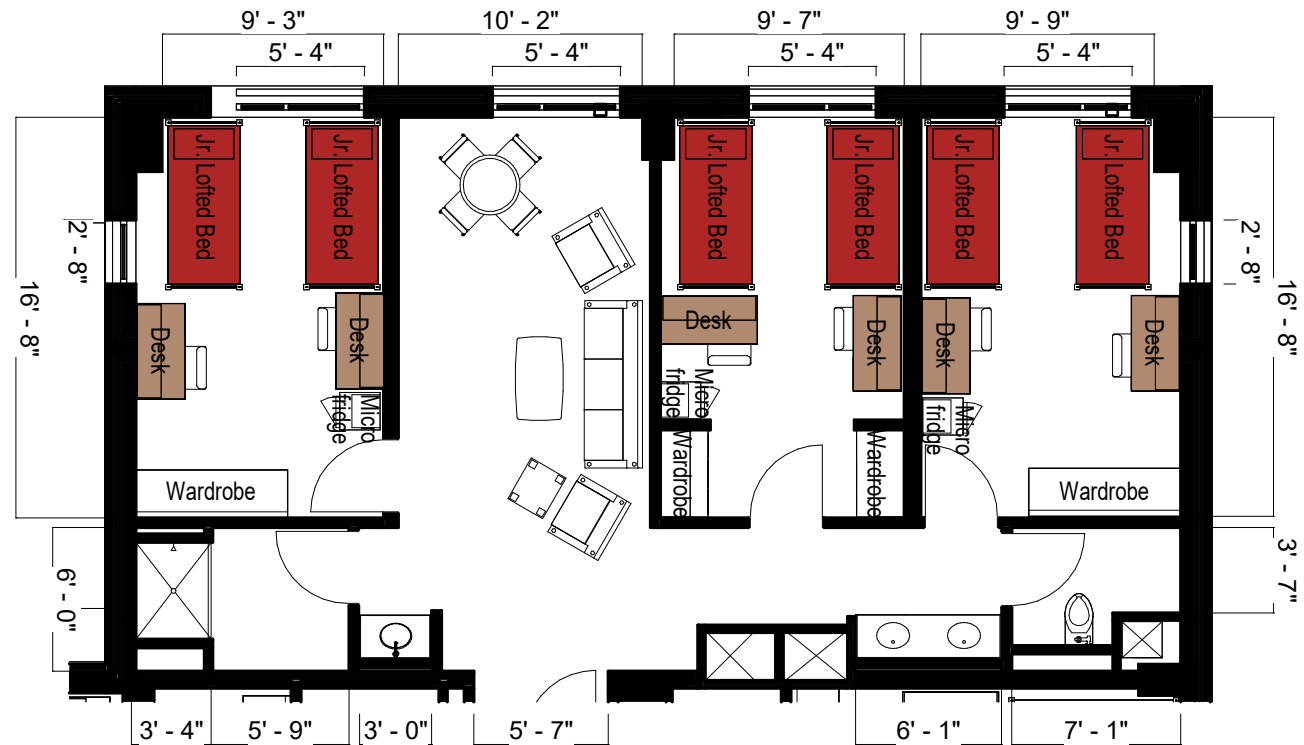

Bed

Mattress
Twin XL 80"L x 36"W x 8"H

Frame 82"L x 36"W

Space Under Bed 29" to 31"
floor to base

Desk

Dimensions 48"W x 24"L x 32"H

Writing Surface 46"W x 22"L

Drawer 14"W x 21"L x 4"H

Open Shelves (2) 14"W x 21"L x 8"H
each

Wardrobe

Top Shelf 34"W x 22"L x 8"H

Hanging Bar 33"H

Storage 18"W x 20"L x 8"H

Bowen House

2/room in three room
suite w/shared bath &
lounge & a/c (Rate1)

THE OHIO STATE UNIVERSITY
OFFICE OF STUDENT LIFE