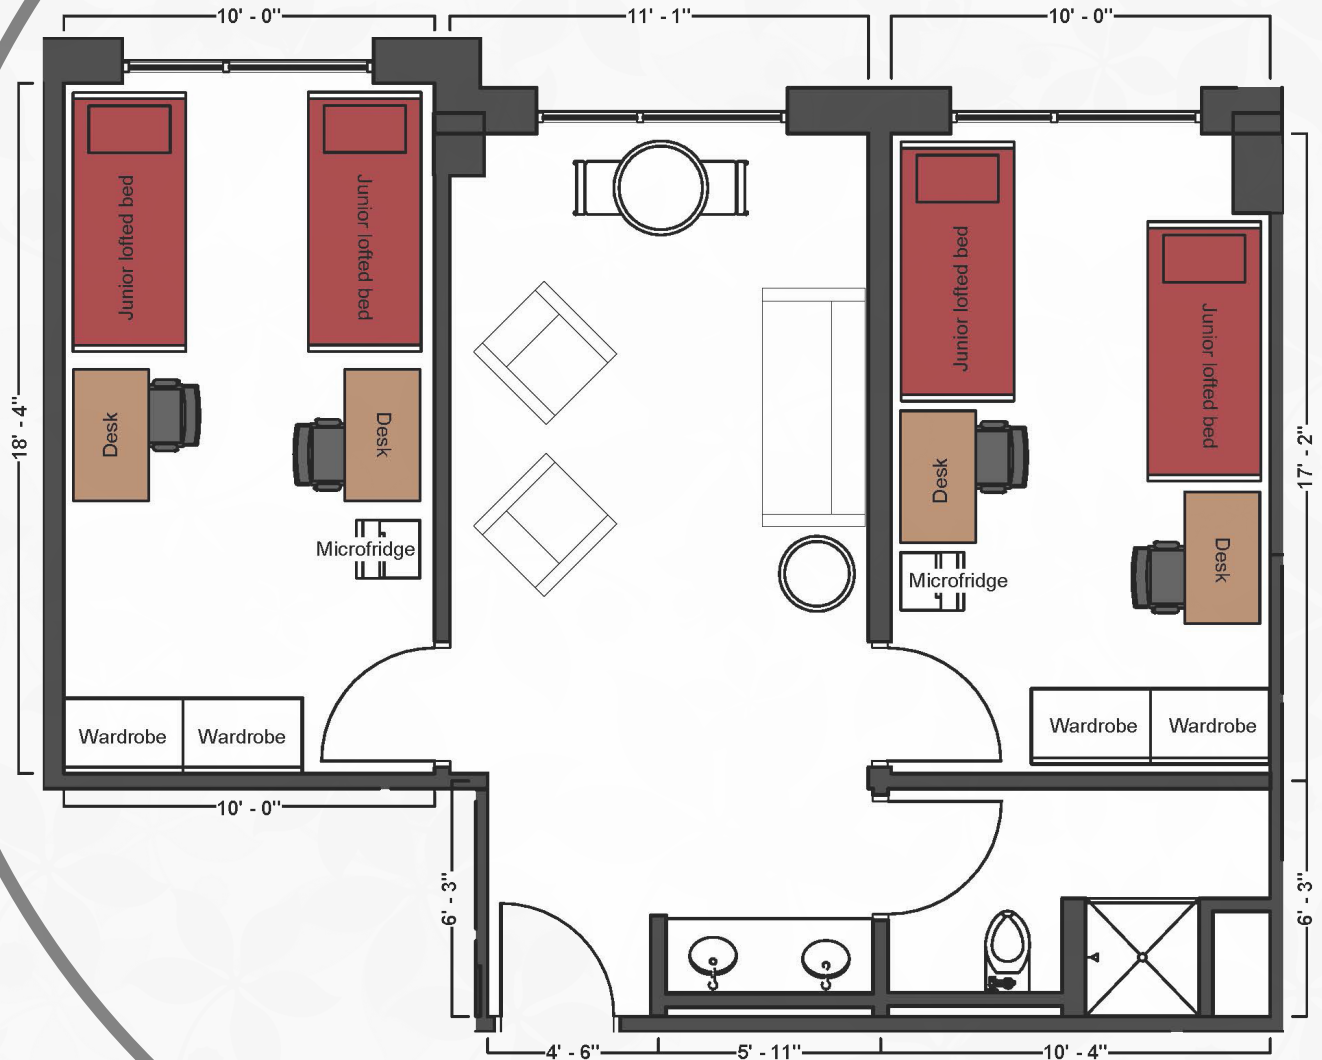

Bed

Mattress Twin XL	80" L x 36" W
Frame	85" L x 38" W
Space Under Bed	29" to 31" floor to base

Desk

Dimensions	48" W x 24" L x 32" H
Shelves	13" W x 21" L x 11" H
Drawer	11" W x 19" L x 5" H

Wardrobe

Hanging Area	38" W x 22" L x 40" H
Shelves	18" W x 20" L x 10" H

Bowen House

2/room in two room
suite w/shared bath
& lounge & a/c (Rate I)

THE OHIO STATE UNIVERSITY

OFFICE OF STUDENT LIFE