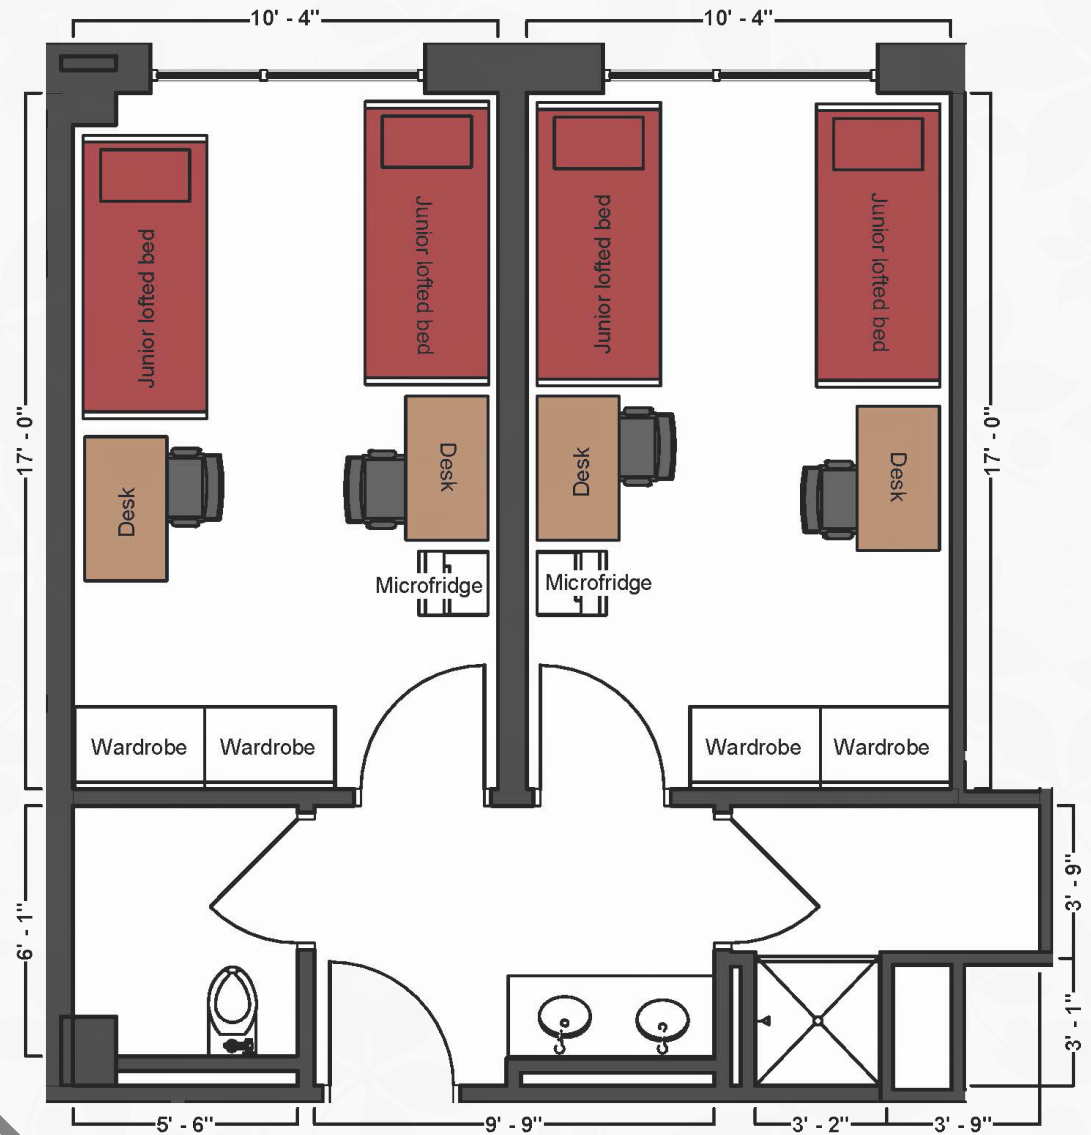

## Bed

Mattress  
Twin XL 80" L x 36" W

Frame 85" L x 38" W

Space Under Bed 29" to 31"  
floor to base

## Desk

Dimensions 48" W x 24" L x 32" H

Shelves 13" W x 21" L x 11" H

Drawer 11" W x 19" L x 5" H

## Wardrobe

Hanging Area 38" W x 22" L x 40" H

Shelves 18" W x 20" L x 10" H

# Bowen House

2/room in two room  
suite w/shared bath  
& a/c (Rate I)

THE OHIO STATE UNIVERSITY

OFFICE OF STUDENT LIFE