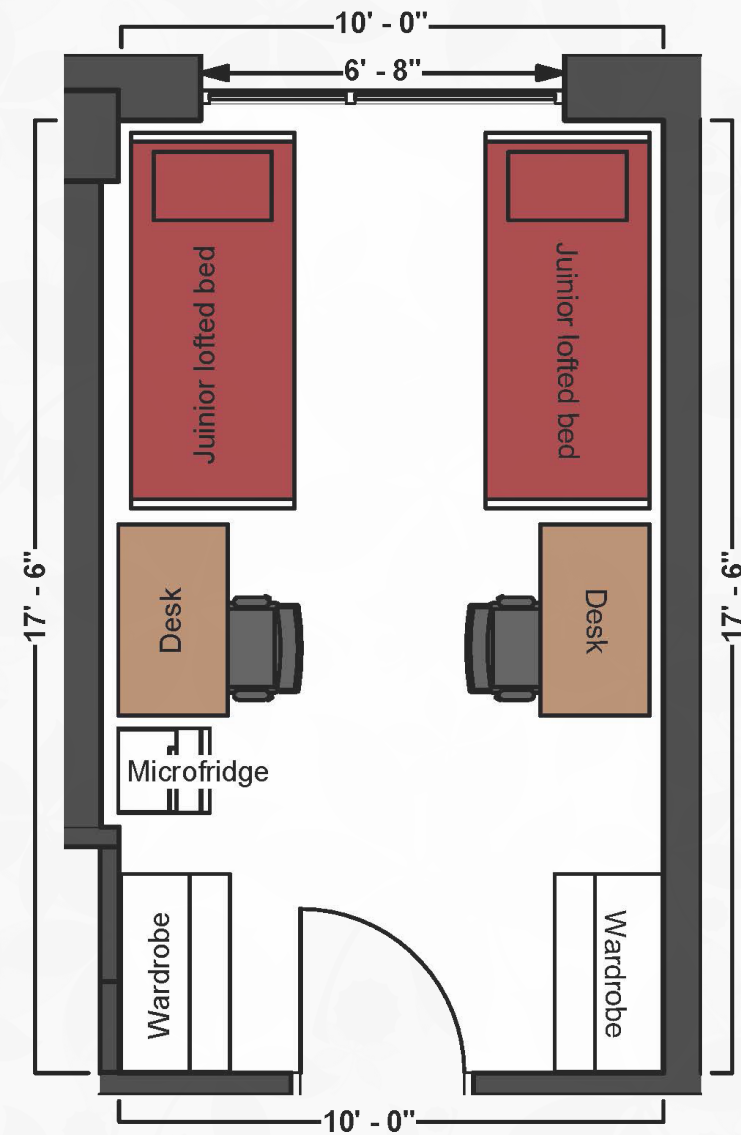

## Bed

Mattress Twin XL	80" L x 36" W
---------------------	---------------

Frame	85" L x 38" W
-------	---------------

Space Under Bed	29" to 31" floor to base
-----------------	-----------------------------

## Desk

Dimensions	48" W x 24" L x 32" H
------------	-----------------------

Shelves	13" W x 21" L x 11" H
---------	-----------------------

Drawer	11" W x 19" L x 5" H
--------	----------------------

## Wardrobe

Hanging Area	38" W x 22" L x 40" H
--------------	-----------------------

Shelves	18" W x 20" L x 10" H
---------	-----------------------