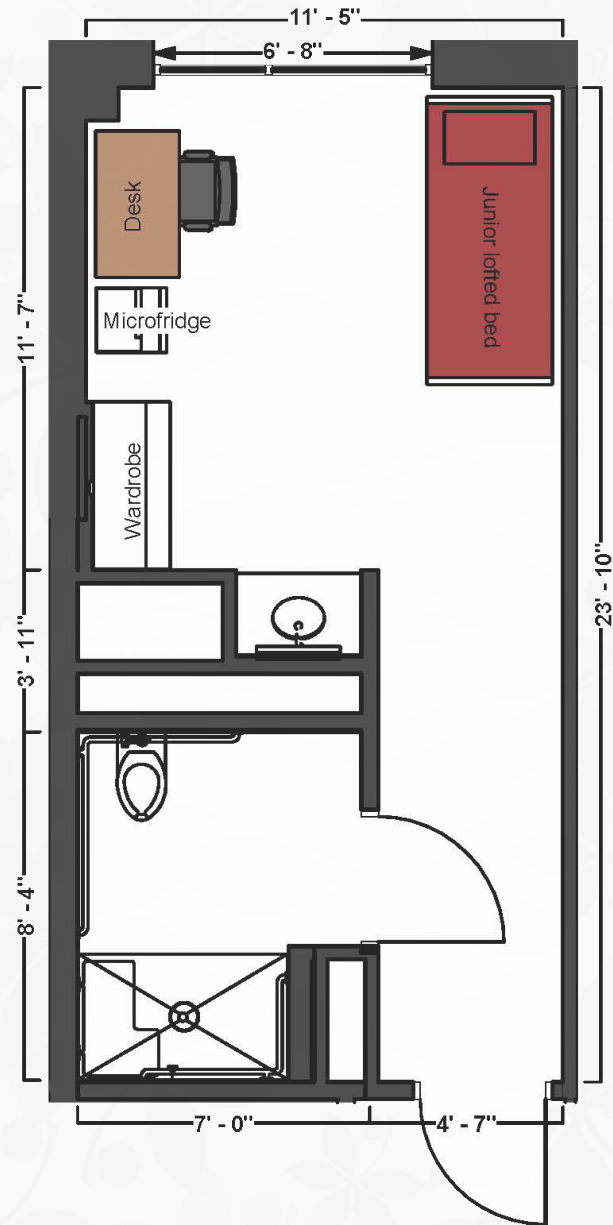

Bed

Mattress Twin XL	80" L x 36" W
Frame	85" L x 38" W
Space Under Bed	29" to 31" floor to base

Desk

Dimensions	48" W x 24" L x 32" H
Shelves	13" W x 21" L x 11" H
Drawer	11" W x 19" L x 5" H

Wardrobe

Hanging Area	38" W x 22" L x 40" H
Shelves	18" W x 20" L x 10" H

Bowen House

1/room w/bath
& a/c (Rate I)