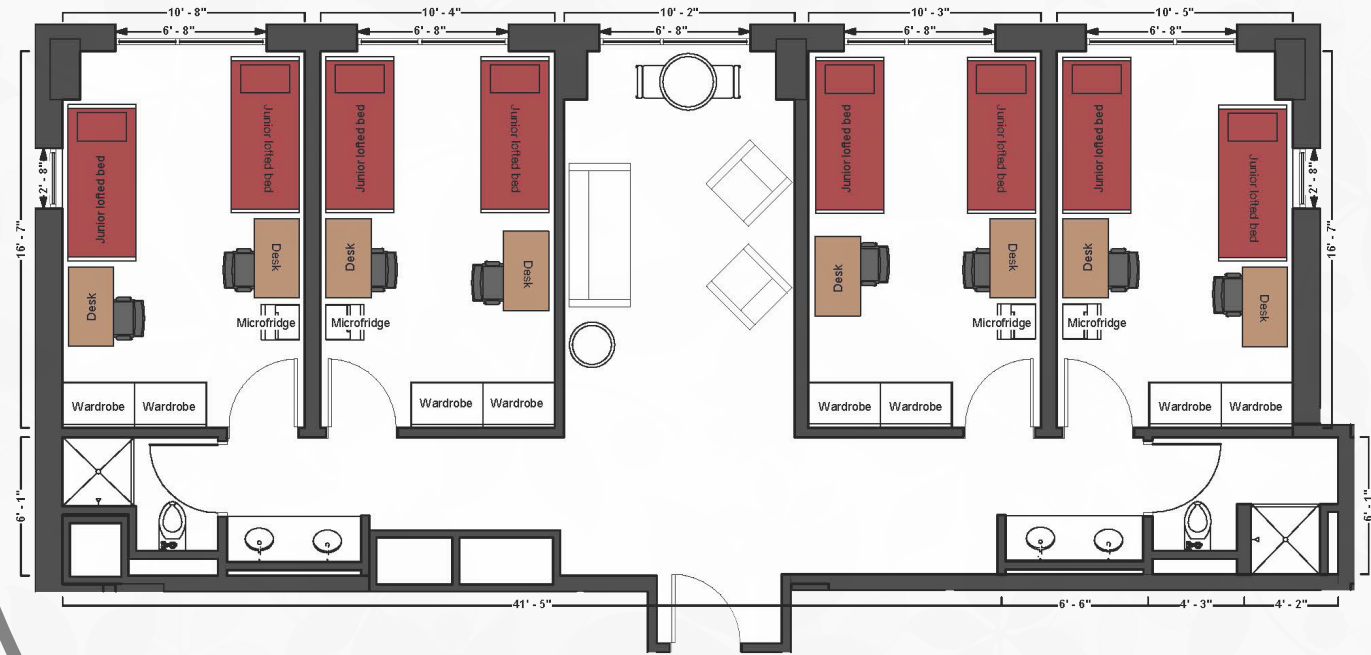

Bed

Mattress
Twin XL 80" L x 36" W

Frame 85" L x 38" W

Space Under Bed 29" to 31"
floor to base

Desk

Dimensions 48" W x 24" L x 32" H

Shelves 13" W x 21" L x 11" H

Drawer 11" W x 19" L x 5" H

Wardrobe

Hanging Area 38" W x 22" L x 40" H

Shelves 18" W x 20" L x 10" H

Bowen House

2/room in four room
suite w/shared bath
& lounge & a/c (Rate I)

THE OHIO STATE UNIVERSITY

OFFICE OF STUDENT LIFE