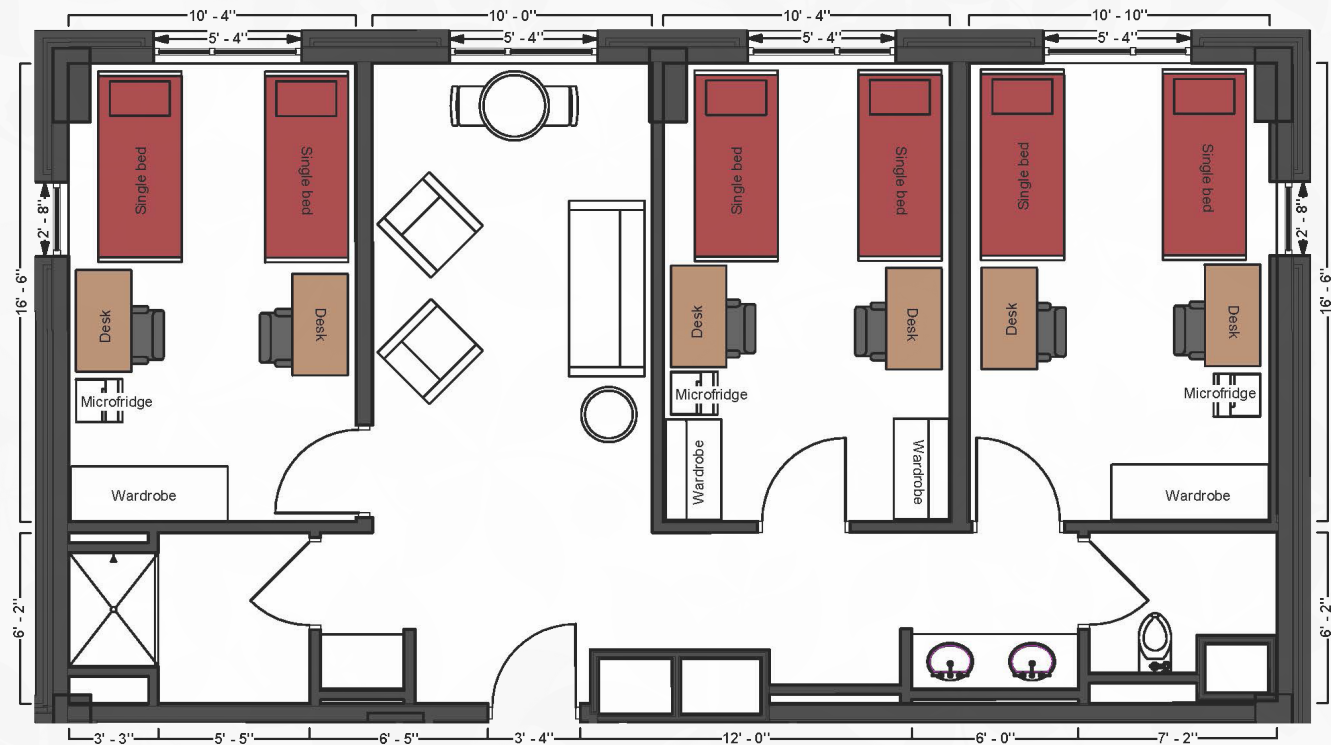

Bed

Mattress
Twin XL 80" L x 36" W

Frame 85" L x 38" W

Space Under Bed 29" to 31"
floor to base

Desk

Dimensions 48" W x 24" L x 32" H

Shelves 13" W x 21" L x 11" H

Drawer 11" W x 19" L x 5" H

Wardrobe

Hanging Area 38" W x 22" L x 40" H

Shelves 18" W x 20" L x 10" H

Raney House

2/room in three room
suite w/shared bath
& lounge & a/c (Rate I)

THE OHIO STATE UNIVERSITY

OFFICE OF STUDENT LIFE