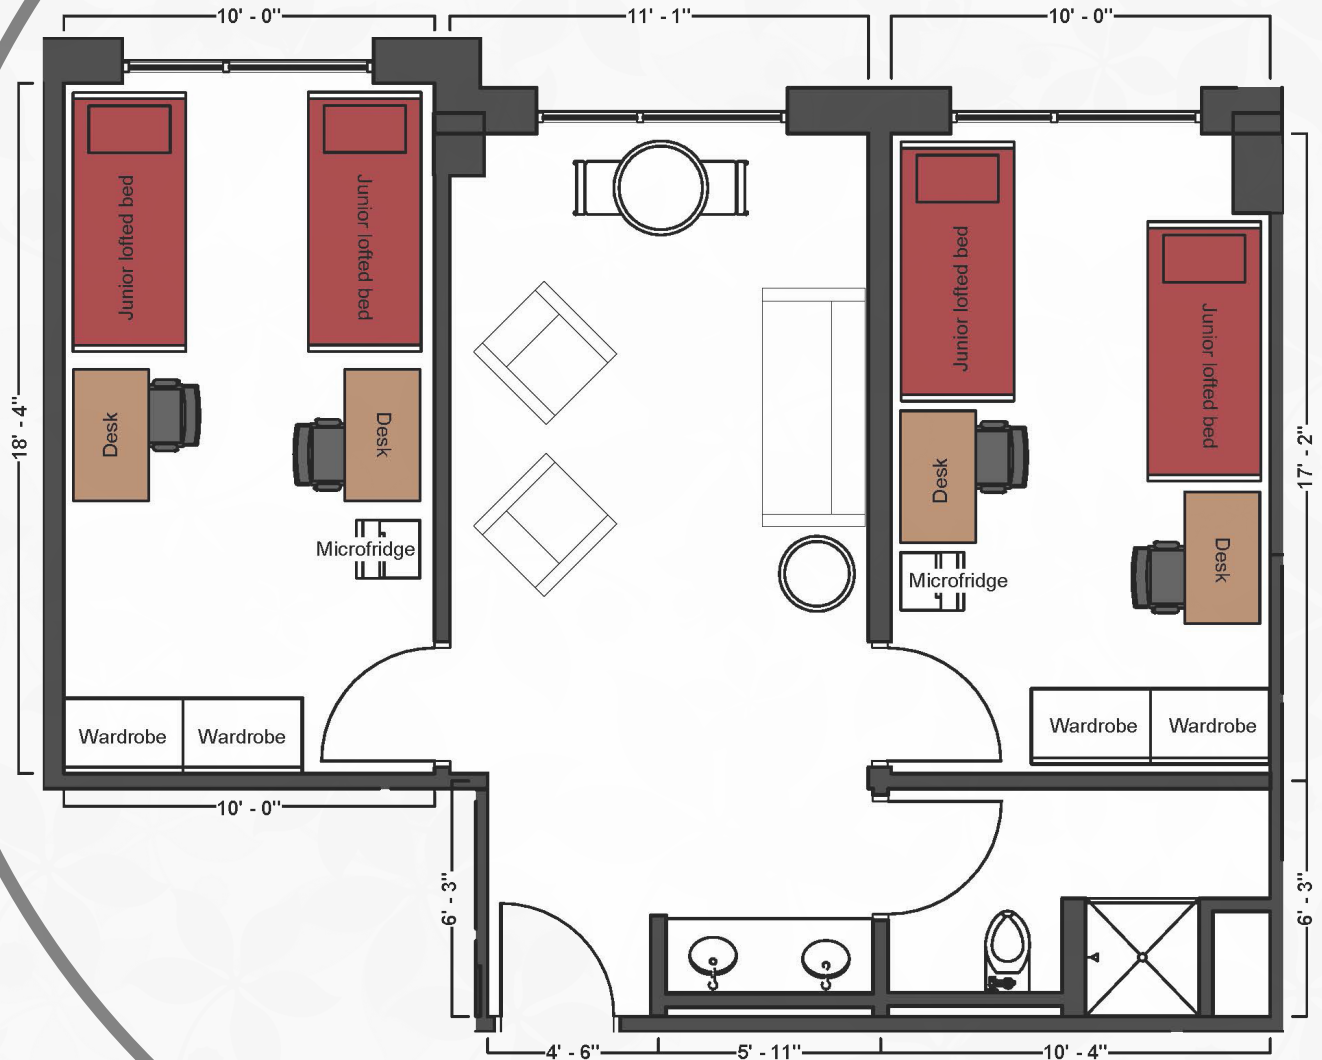

Bed

Mattress Twin XL	80" L x 36" W
Frame	85" L x 38" W
Space Under Bed	29" to 31" floor to base

Desk

Dimensions	48" W x 24" L x 32" H
Shelves	13" W x 21" L x 11" H
Drawer	11" W x 19" L x 5" H

Wardrobe

Hanging Area	38" W x 22" L x 40" H
Shelves	18" W x 20" L x 10" H

Raney House

2/room in two room
suite w/shared bath
& lounge & a/c (Rate I)

THE OHIO STATE UNIVERSITY

OFFICE OF STUDENT LIFE