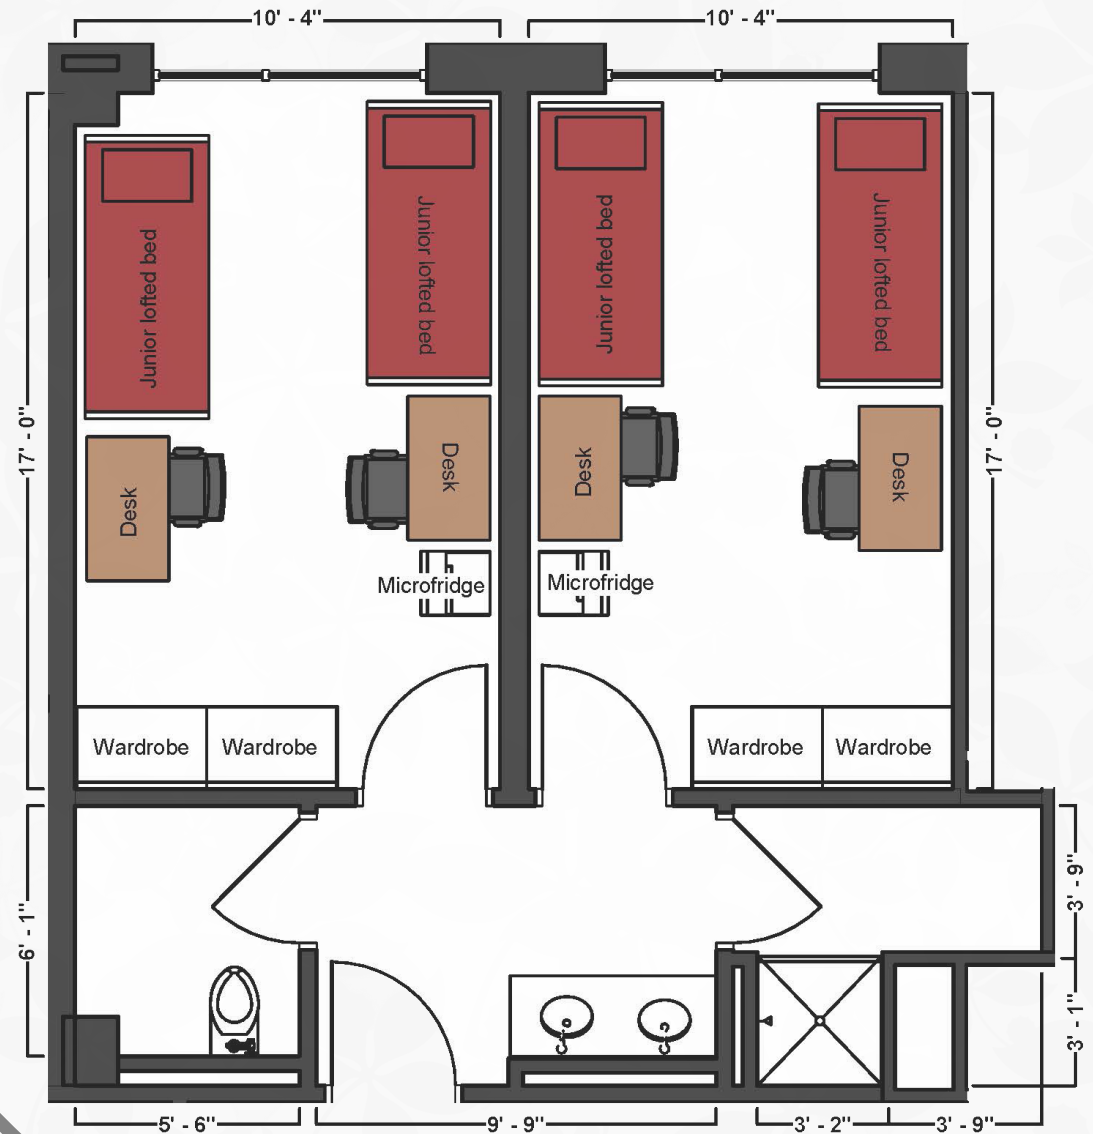

Bed

Mattress
Twin XL 80" L x 36" W

Frame 85" L x 38" W

Space Under Bed 29" to 31"
floor to base

Desk

Dimensions 48" W x 24" L x 32" H

Shelves 13" W x 21" L x 11" H

Drawer 11" W x 19" L x 5" H

Wardrobe

Hanging Area 38" W x 22" L x 40" H

Shelves 18" W x 20" L x 10" H

Raney House

2/room in two room
suite w/shared bath
& a/c (Rate I)

THE OHIO STATE UNIVERSITY

OFFICE OF STUDENT LIFE