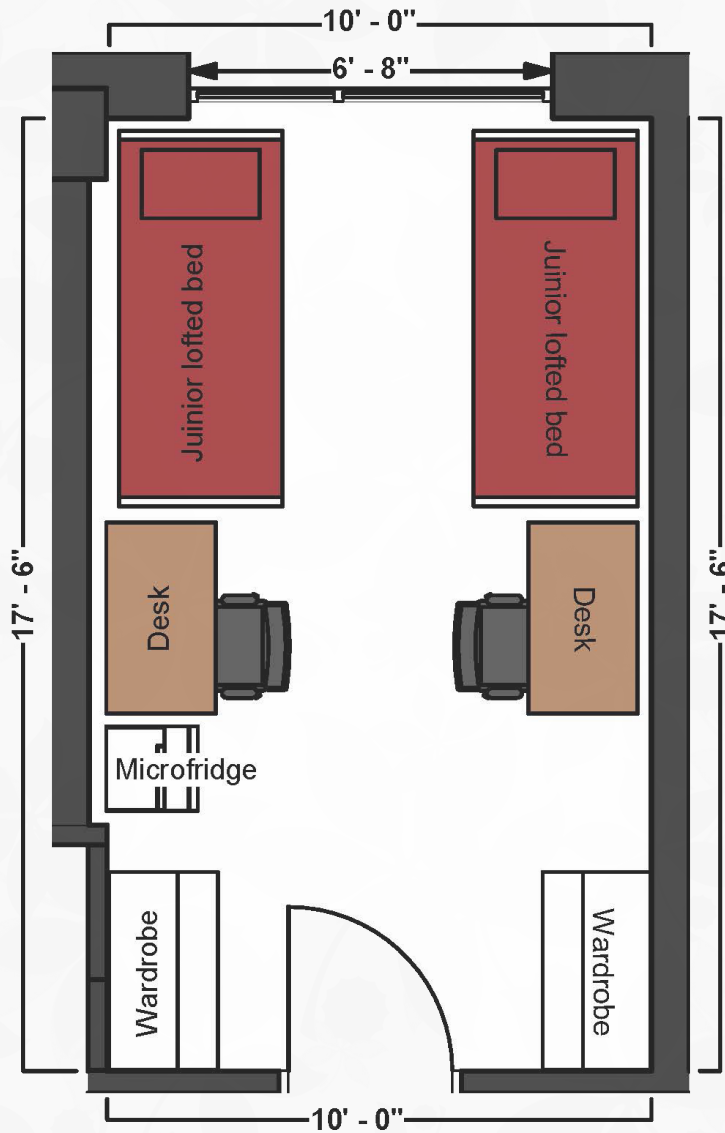

## Bed

Mattress Twin XL	80" L x 36" W
Frame	85" L x 38" W
Space Under Bed	29" to 31" floor to base

## Desk

Dimensions	48" W x 24" L x 32" H
Shelves	13" W x 21" L x 11" H
Drawer	11" W x 19" L x 5" H

## Wardrobe

Hanging Area	38" W x 22" L x 40" H
Shelves	18" W x 20" L x 10" H

# Raney House

2/room w/gender  
specific wing & a/c  
(Rate I)

THE OHIO STATE UNIVERSITY

OFFICE OF STUDENT LIFE