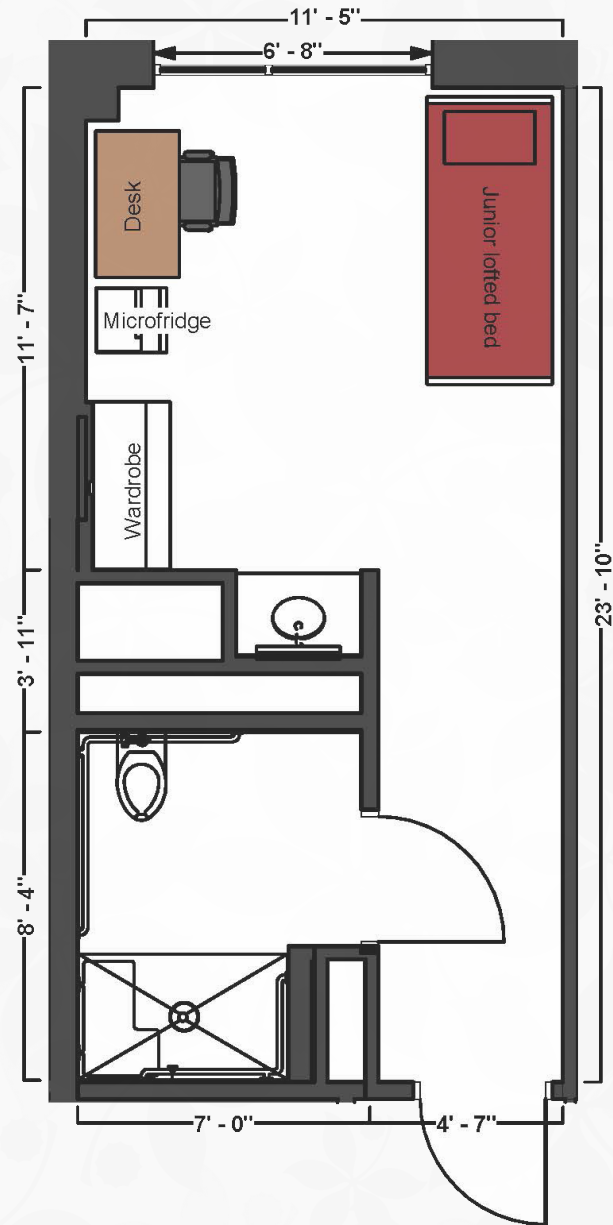

## Bed

Mattress Twin XL	80" L x 36" W
Frame	85" L x 38" W
Space Under Bed	29" to 31" floor to base

## Desk

Dimensions	48" W x 24" L x 32" H
Shelves	13" W x 21" L x 11" H
Drawer	11" W x 19" L x 5" H

## Wardrobe

Hanging Area	38" W x 22" L x 40" H
Shelves	18" W x 20" L x 10" H