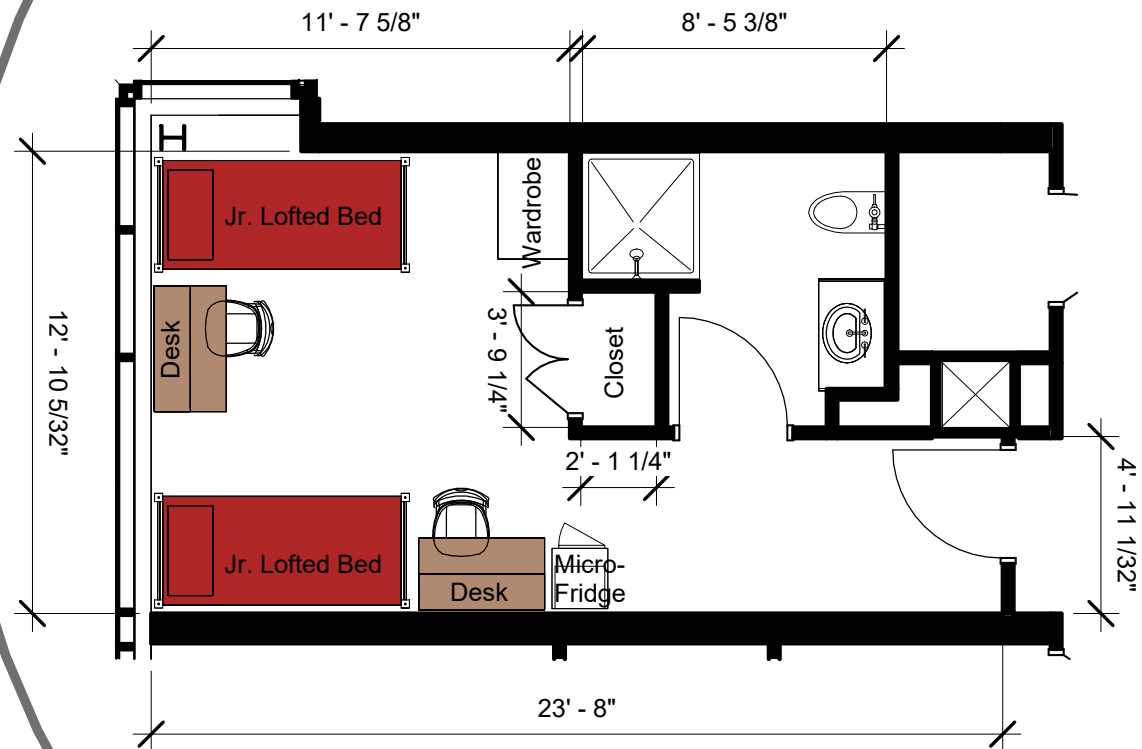

Bed

Mattress
Twin XL 80"L x 36"W x 8"H

Frame 80"L x 36"W

Space Under Bed 28" to 32"
floor to base

Desk

Dimensions 42"L x 24"W x 32"H

Writing Surface 40"L x 22"W

Drawer 14"W x 21"L x 4"H

Open Shelves 14"W x 21"L x 8"H
each

Storage

Built in Closet 51"W x 28"L

Wardrobe 36"W x 24"D x
84"H

Residence on Tenth

2/room w/room bath &
a/c (Rate I)

THE OHIO STATE UNIVERSITY
OFFICE OF STUDENT LIFE