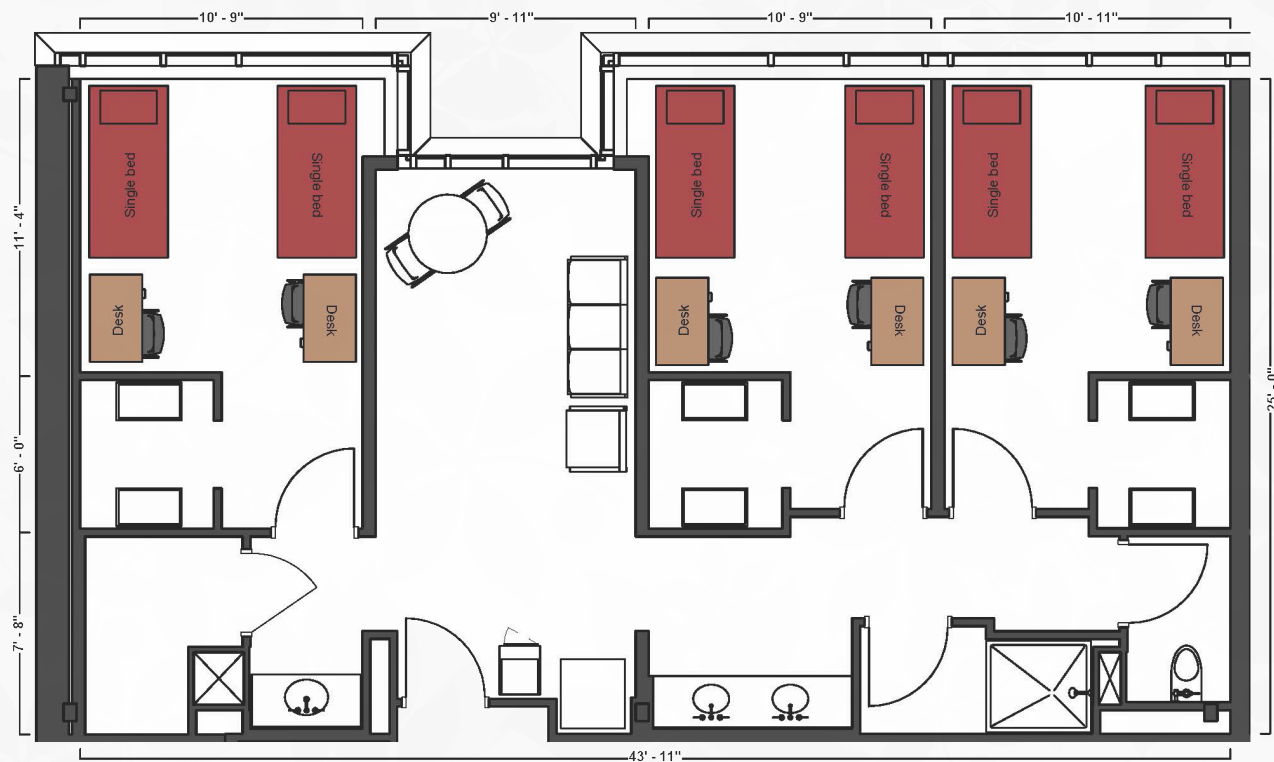

Bed

Mattress
Twin XL 80" L x 36" W

Frame 82" L x 36" W

Space Under Bed 11" to 14"
floor to base

Desk

Dimensions 42" W x 24" L x 32" H

Writing Surface 40" W x 22" L

Drawer Space 16" W x 22" L x 4" H

Storage

Closet Area 36" W x 25" L x 60" H

Shelf Space 36" W x 18" L x 12" H

Residences on Tenth

2/room in 3 room suite
w/ bath & lounge & a/c
(Rate I)

THE OHIO STATE UNIVERSITY
OFFICE OF STUDENT LIFE