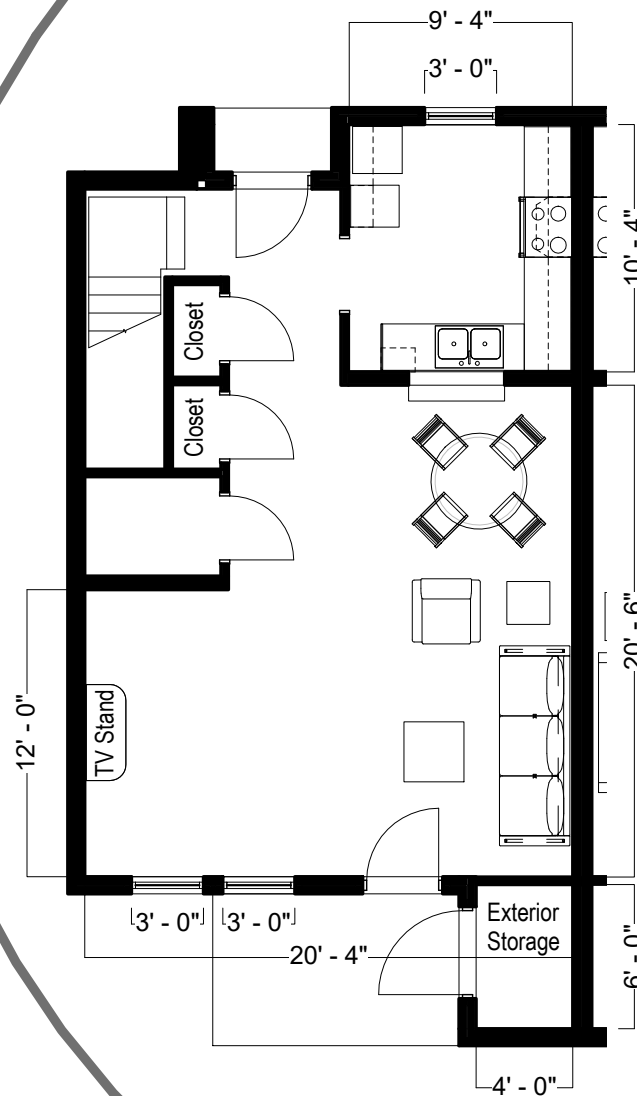

## Bed

Mattress  
Twin XL 80"L x 36"W x 8"H

Frame (Jr Loft) 82"L x 36"W

Space Under Bed 28" - 32"  
floor to base

## Desk

Dimensions 42"W x 30"L x 32"H

Writing Surface 42"W x 30"L

Drawer 14"W x 21"L x 6"H

## Storage

Dresser Drawer (5) 36"W x 16"L x 8"H

Hanging Bar 60" H

FIRST FLOOR

SECOND FLOOR

3 Bedrooms for 4  
Residents

THE OHIO STATE UNIVERSITY  
OFFICE OF STUDENT LIFE