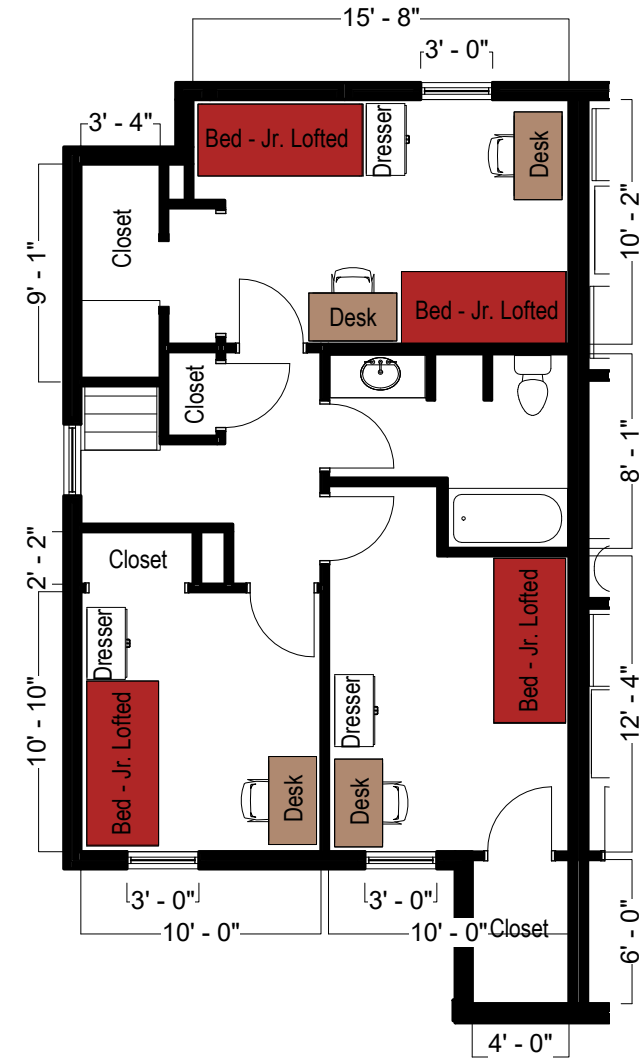

## Bed

Mattress  
Twin XL 80"L x 36"W x 8"H

Frame (Jr Loft) 82"L x 36"W

Space Under Bed 28" - 32"  
floor to base

## Desk

Dimensions 42"W x 30"L x 32"H

Writing Surface 42"W x 30"L

Drawer 14"W x 21"L x 6"H

## Storage

Dresser Drawer (5) 36"W x 16"L x 8"H

Hanging Bar 60" H

FIRST FLOOR

SECOND FLOOR

3 Bedrooms for 4  
Residents

THE OHIO STATE UNIVERSITY  
OFFICE OF STUDENT LIFE