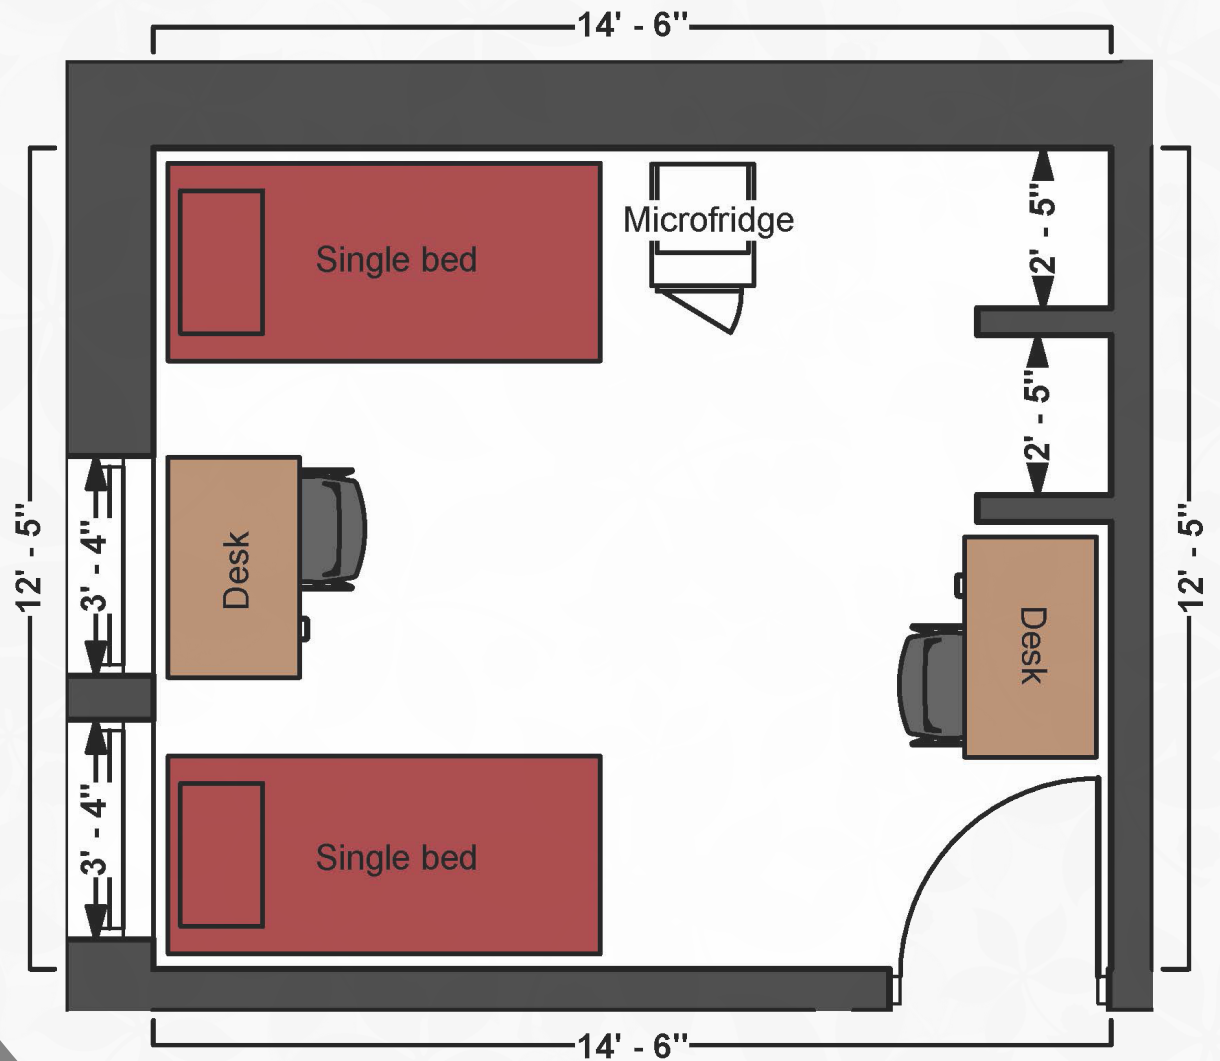

## Bed

Mattress Twin XL	80" L x 36" W
Frame	84" L x 36" W
Space Under Bed	30" to 33" floor to base

## Desk

Dimensions	44" W x 36" L x 32" H
Pedestal File (top drawer)	12" W x 19" L x 1" H
Pedestal File (middle drawer)	12" W x 19" L x 5" H
Pedestal File (bottom drawer)	12" W x 19" L x 9" H

## Storage

Hanging Area	30" W x 24" L x 62" H
Drawers	32" W x 19" L x 4" H
Shelves	34" W x 17" L x 13" H

# Scholars East

2/room lofted  
w/semi-private bath  
& a/c (Rate IV)

THE OHIO STATE UNIVERSITY  
OFFICE OF STUDENT LIFE