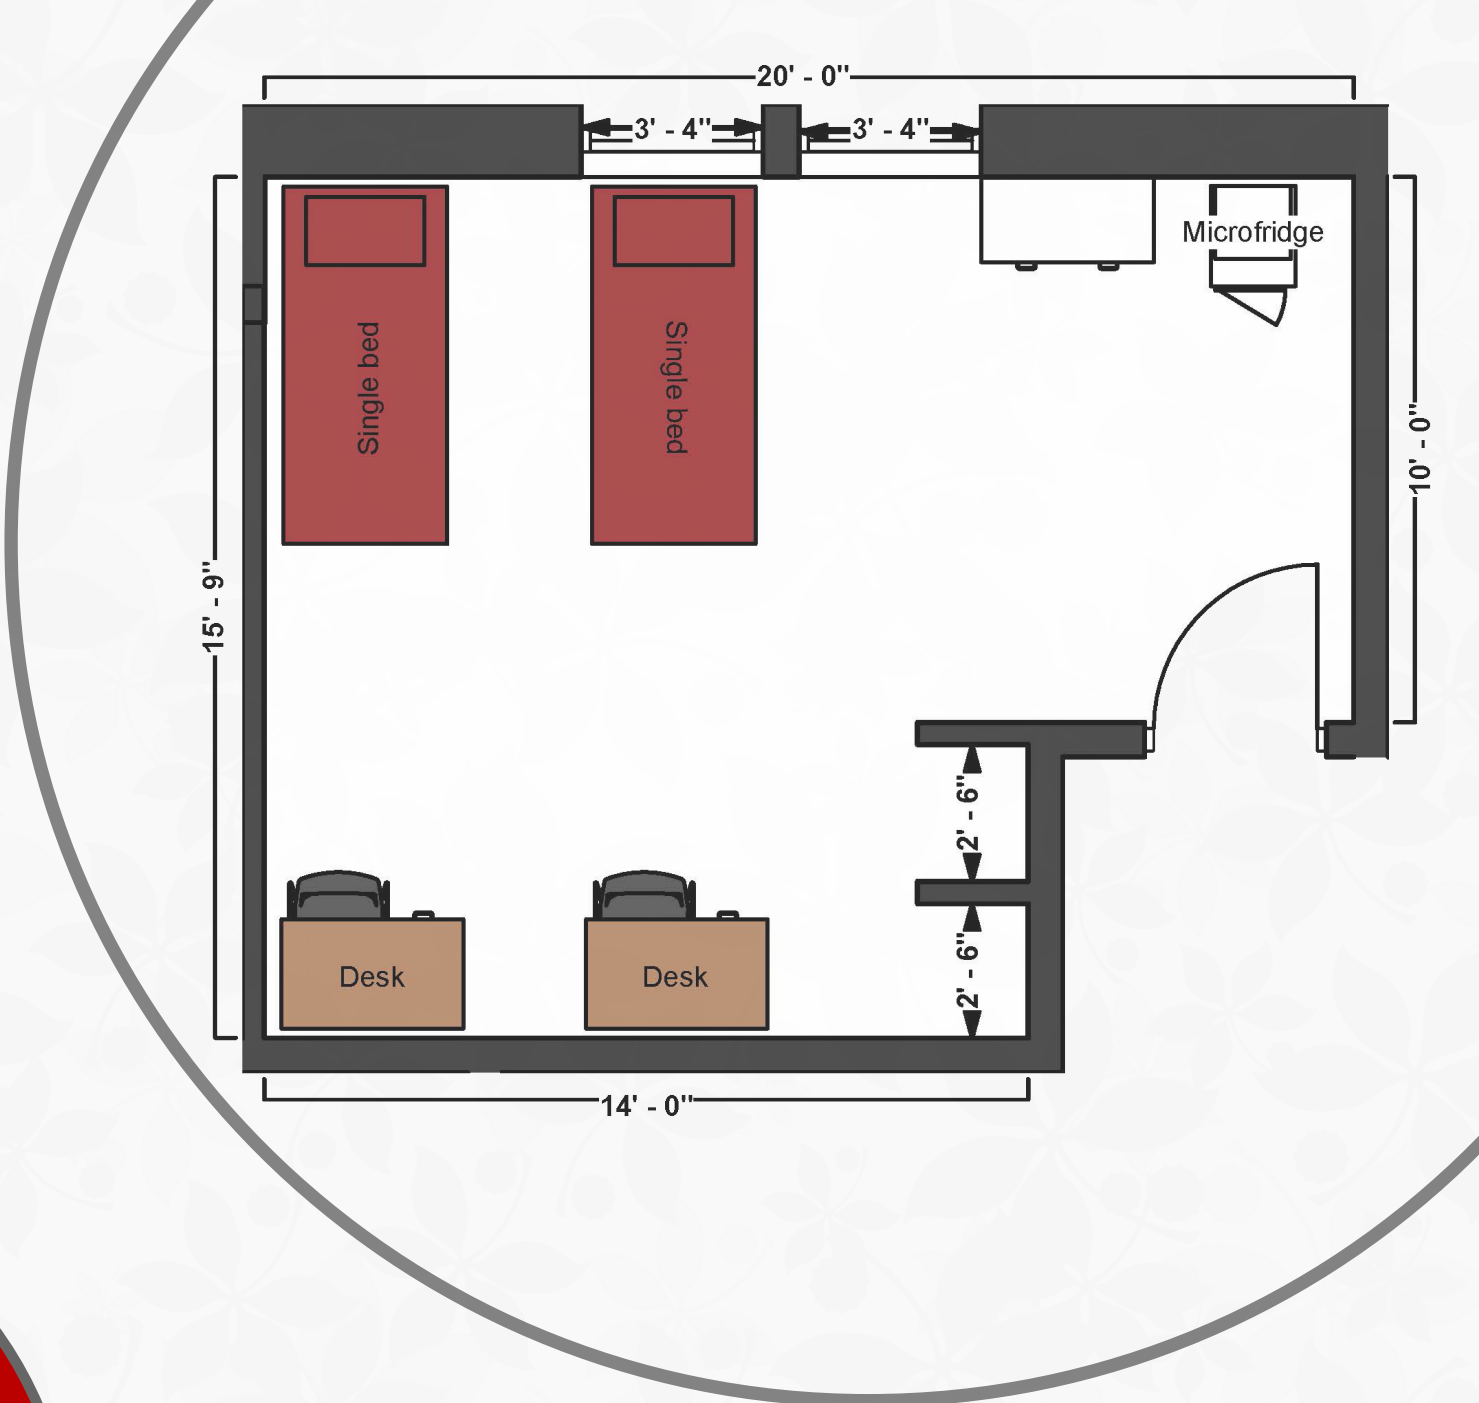

Bed

Mattress Twin XL	80" L x 36" W
Frame	84" L x 36" W
Space Under Bed	30" to 33" floor to base

Desk

Dimensions	44" W x 36" L x 32" H
Pedestal File (top drawer)	12" W x 19" L x 1" H
Pedestal File (middle drawer)	12" W x 19" L x 5" H
Pedestal File (bottom drawer)	12" W x 19" L x 9" H

Storage

Hanging Area	30" W x 24" L x 62" H
Drawers	32" W x 19" L x 4" H
Shelves	34" W x 17" L x 13" H

Scholars East

2/room w/semi-private
bath & a/c (Rate IV)

THE OHIO STATE UNIVERSITY

OFFICE OF STUDENT LIFE