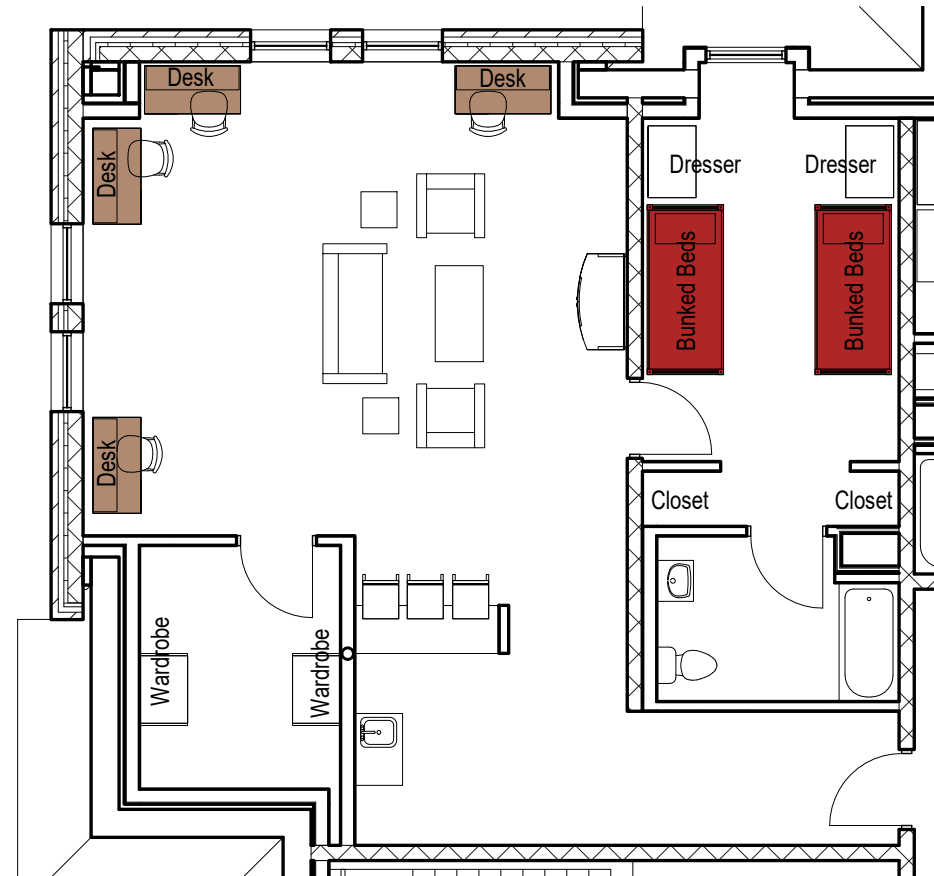

## Bed

Mattress  
Twin XL 80"L x 36"W x 8"H

Frame 82"L x 36"W

Space Under Bed 10" to 14"  
floor to base

## Desk

Dimensions 42"W x 24"L x 32"H

Writing Surface 40"W x 22"L

Drawer 14"W x 21"L x 4"H

Open Shelves (2) 14"W x 21"L x 8"H  
each

## Storage

Dresser Drawer (3) 28"W x 16"L x 8"H

Closet Area 36"W x 18"L x 60"H

Wardrobe 36"W x 24"L x 84"H

## Worthington

4/room with bath and  
a/c (Rate I)

**THE OHIO STATE UNIVERSITY**  
OFFICE OF STUDENT LIFE